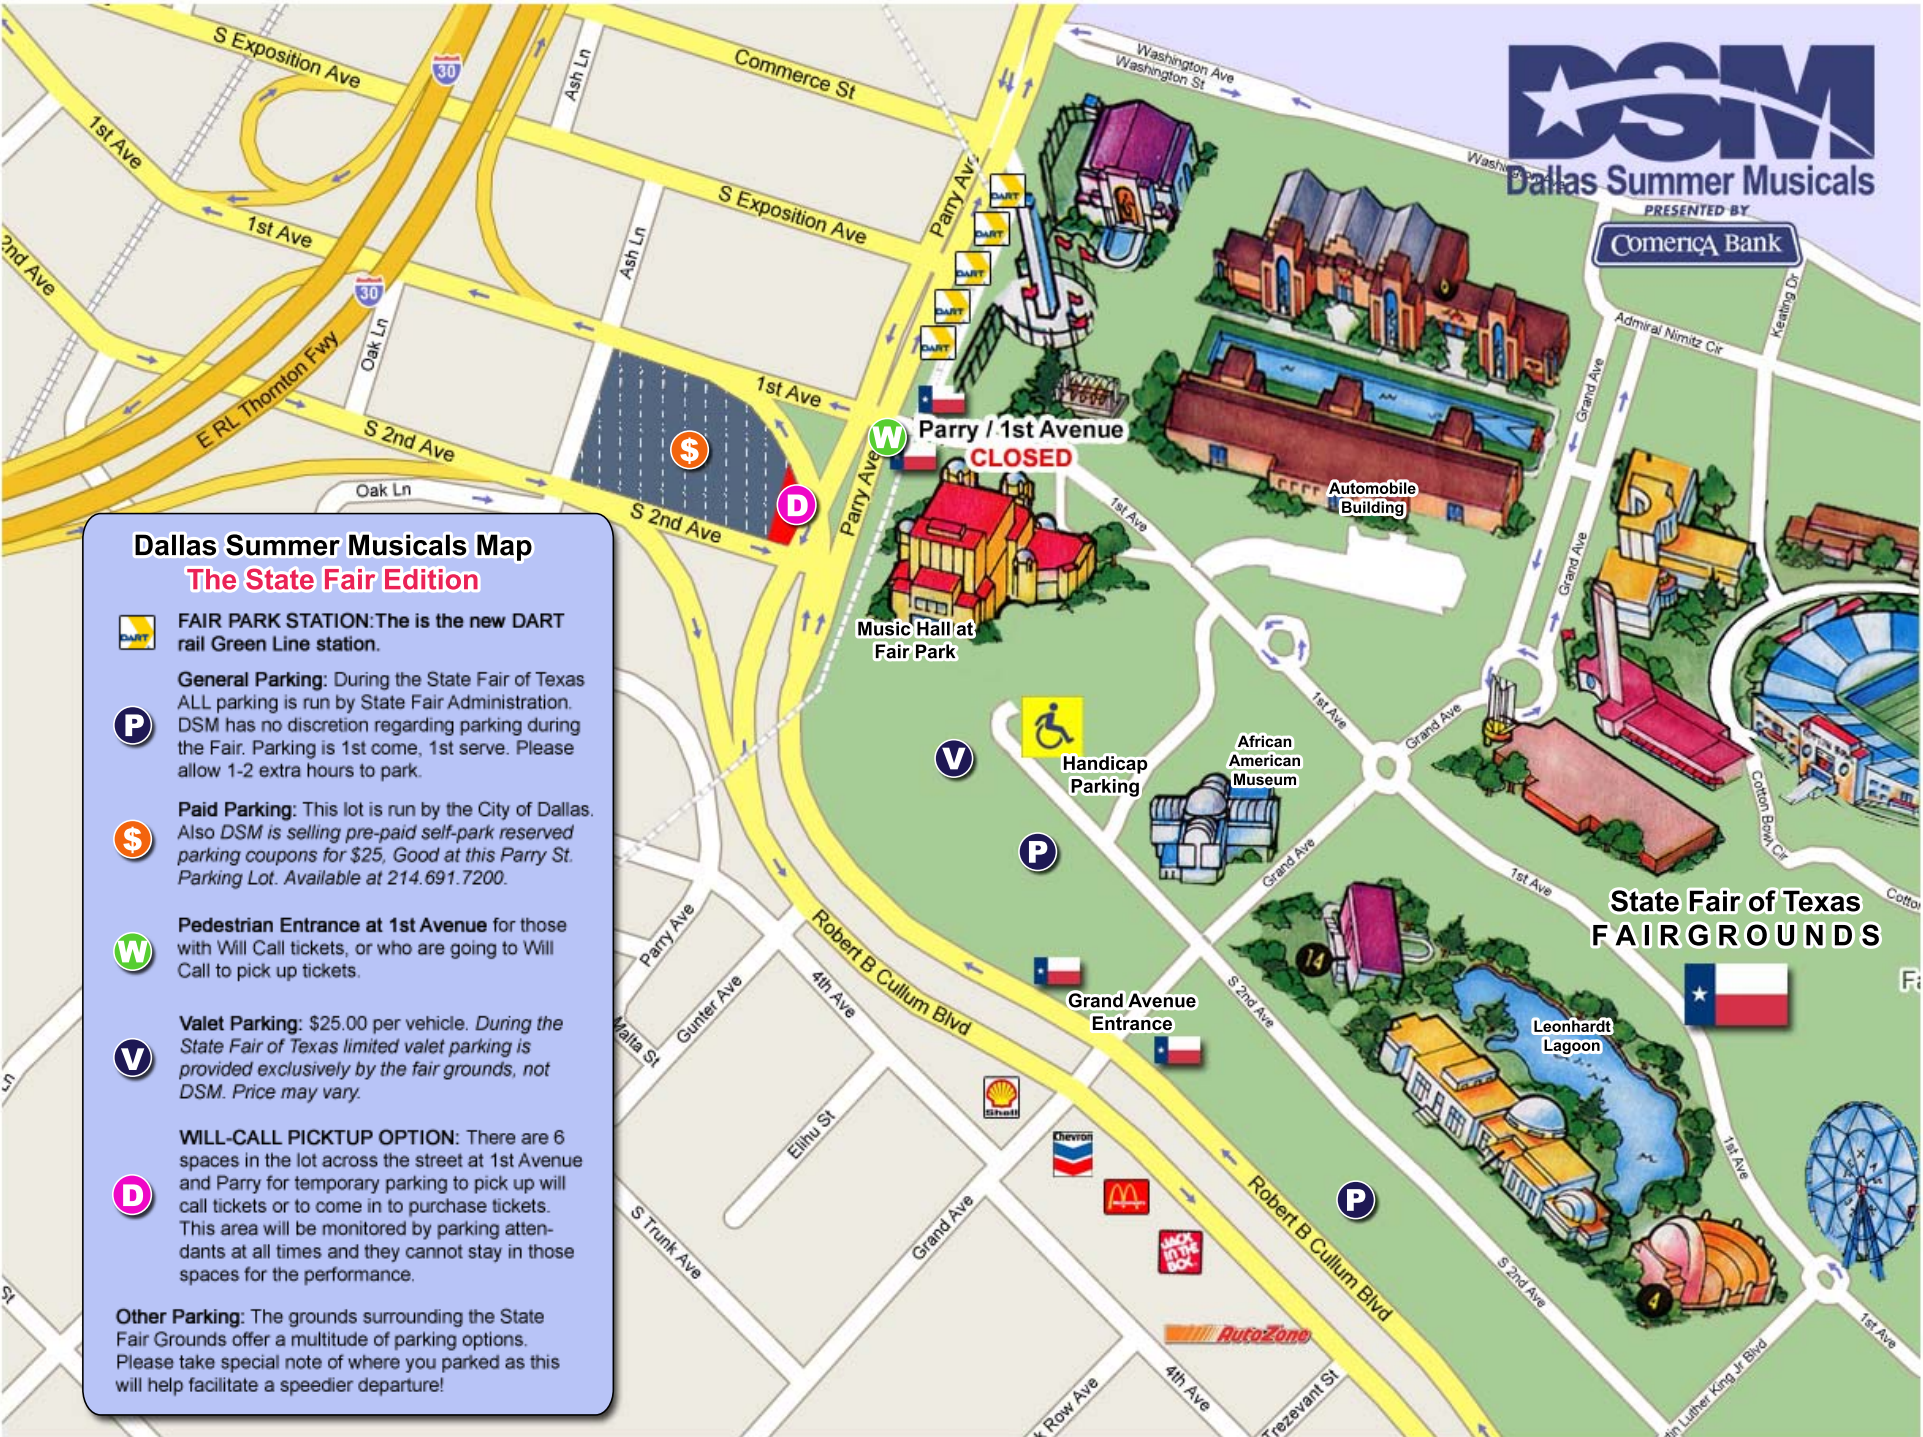

PRESENTED BY
Comerica Bank

Dallas Summer Musicals Map
The State Fair Edition

-  **FAIR PARK STATION:** This is the new DART rail Green Line station.
-  **General Parking:** During the State Fair of Texas ALL parking is run by State Fair Administration. DSM has no discretion regarding parking during the Fair. Parking is 1st come, 1st serve. Please allow 1-2 extra hours to park.
-  **Paid Parking:** This lot is run by the City of Dallas. Also DSM is selling pre-paid self-park reserved parking coupons for \$25. Good at this Parry St. Parking Lot. Available at 214.691.7200.
-  **Pedestrian Entrance at 1st Avenue** for those with Will Call tickets, or who are going to Will Call to pick up tickets.
-  **Valet Parking:** \$25.00 per vehicle. During the State Fair of Texas limited valet parking is provided exclusively by the fair grounds, not DSM. Price may vary.
-  **WILL-CALL PICKUP OPTION:** There are 6 spaces in the lot across the street at 1st Avenue and Parry for temporary parking to pick up will call tickets or to come in to purchase tickets. This area will be monitored by parking attendants at all times and they cannot stay in those spaces for the performance.
- Other Parking:** The grounds surrounding the State Fair Grounds offer a multitude of parking options. Please take special note of where you parked as this will help facilitate a speedier departure!